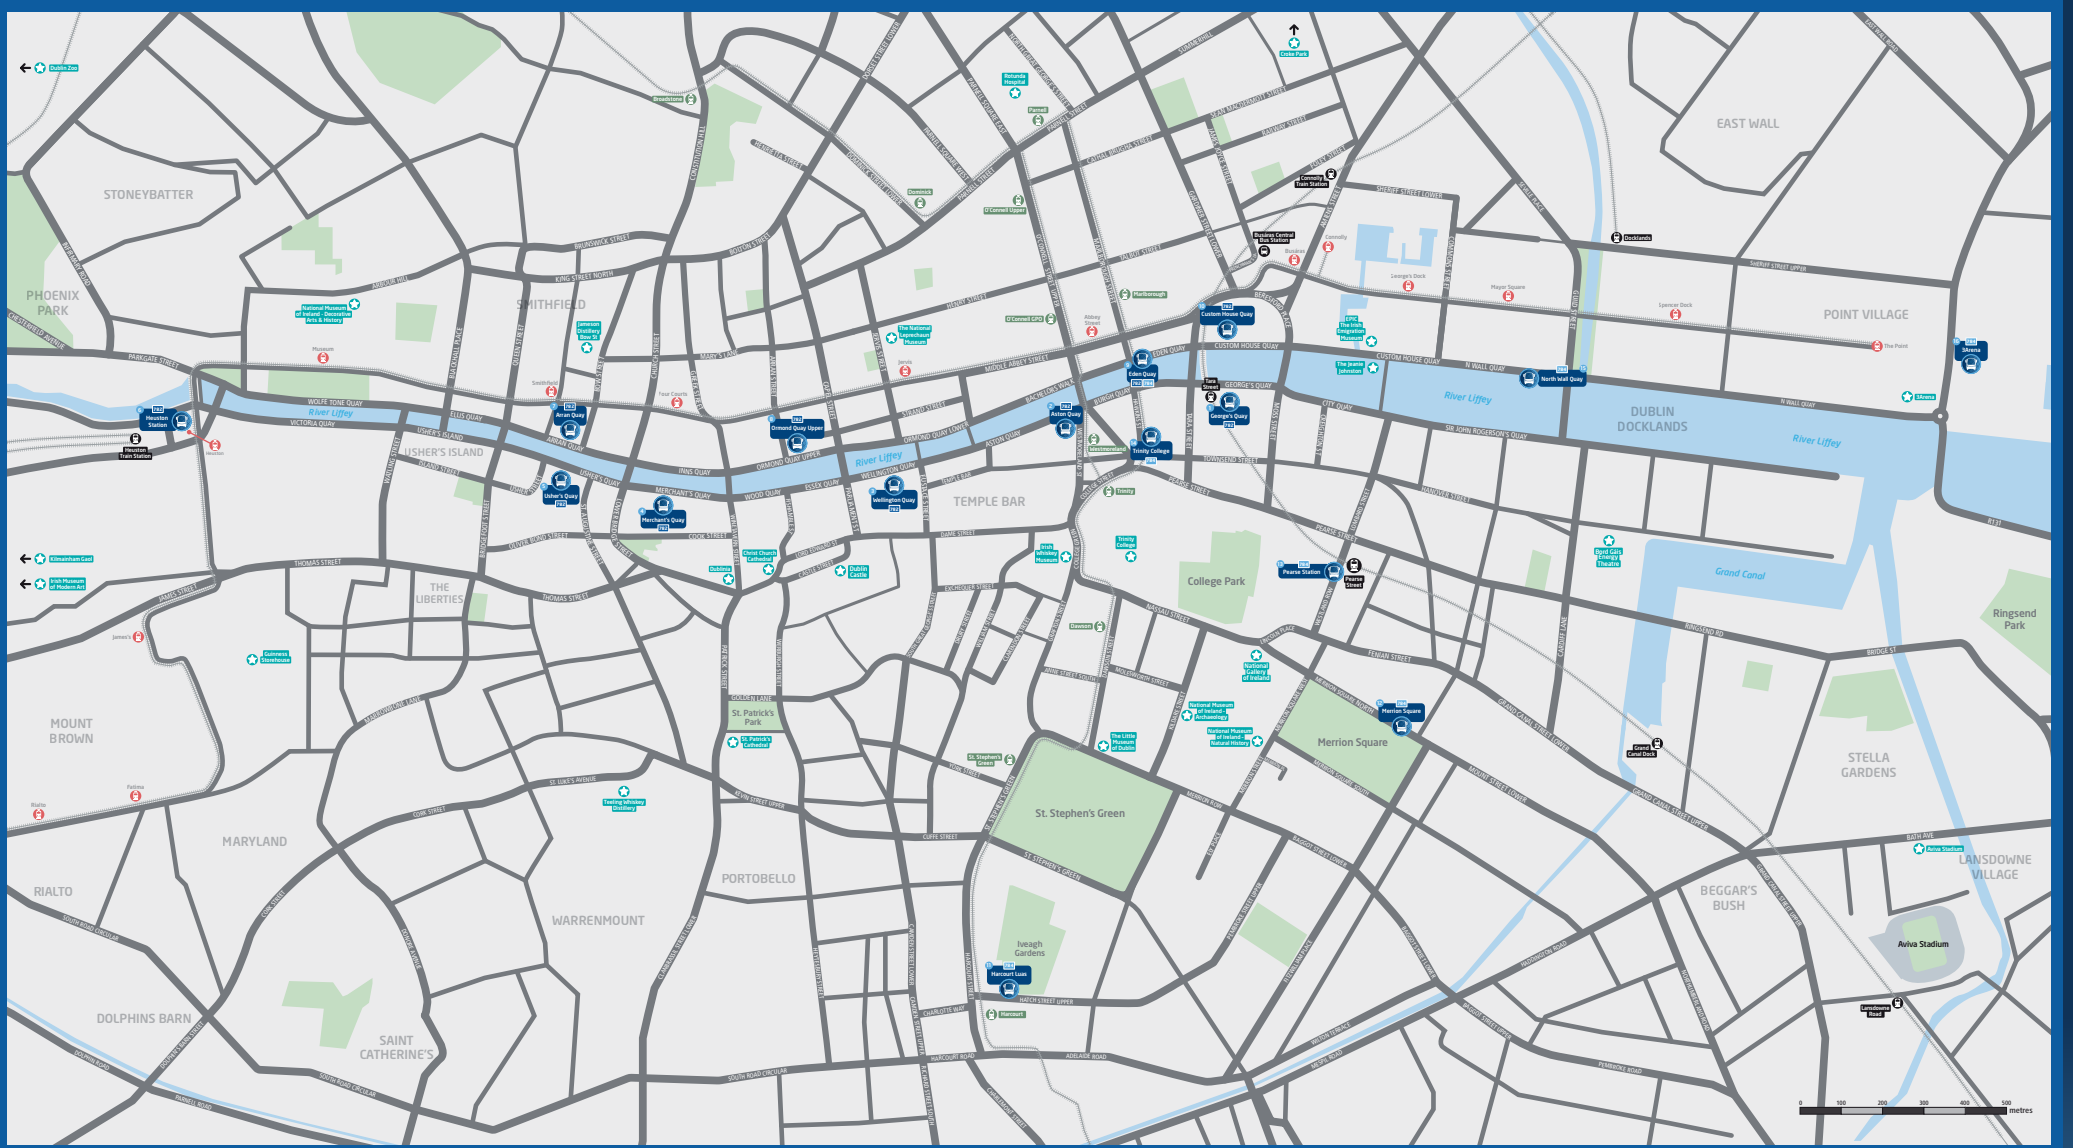

- Dublin Airport** (Terminal 1) Zone 1
- Dublin Airport** (Terminal 2) Zone 21
- 3Arena** (Point Village & Ringsend) Stop 7399
- North Wall Quay** (Docklands & Samuel Beckett Bridge) Stop 7397
- Eden Quay** (O'Connell Street & Marlborough Street) Stop 303
- Trinity College** (College Green & Temple Bar) Stop 4495
- Pearse Station** (Pearse Street) Stop 111761
- Merrion Square** (St. Stephen's Green) Stop 111781
- Harcourt Luas** (Camden Street & Charlemont Street) Stop 1074

Key: D = Daily M-F = Monday to Friday SSu = Saturday & Sunday

[Click to buy tickets](#)

[Click for Route 782](#)

Our Dublin City drop off stops

[Click to buy tickets](#)

784 Dublin City Centre & South to Dublin Airport

- Harcourt Luas (Camden Street & Charlemont Street) Stop 1074
- Merrion Square (St. Stephen's Green) Stop 493
- Trinity College (College Green & Temple Bar) Stop 7588
- Ⓢ Custom House Quay (Gardiner Street & Connolly Station) Stop 135271
- North Wall Quay (Docklands & Samuel Beckett Bridge) Stop 2500
- 3Arena (Point Village & Ringsend) Stop 7623
- Dublin Airport (Terminal 2) Departures Road
- Dublin Airport (Terminal 1) Zone 1