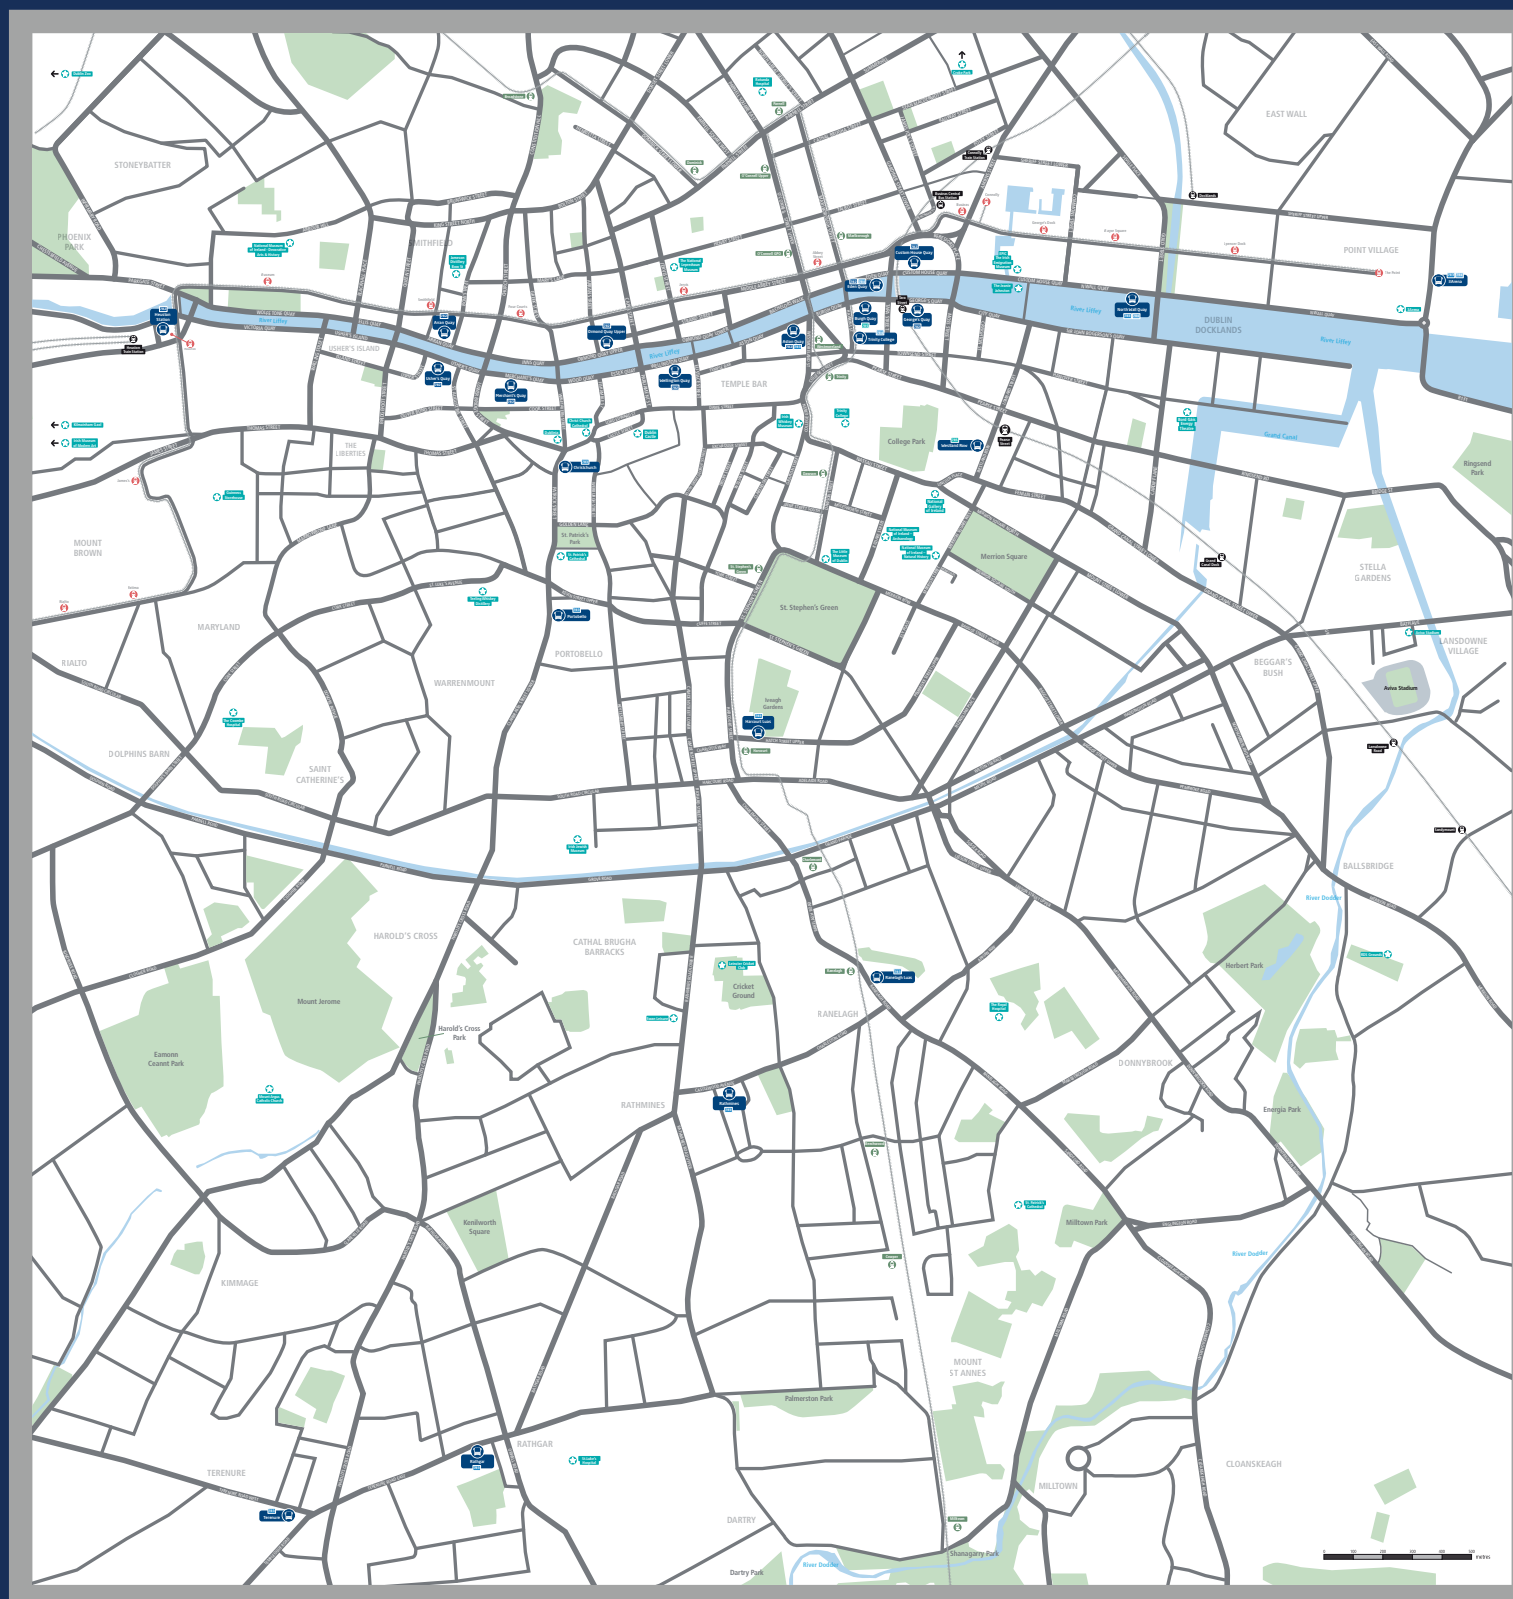

Key:
D = Daily | F-M = Friday to Monday only | s = drop-off only | p = pick-up only

[Click to buy tickets](#)

Our Dublin Airport stops

[Click to buy tickets](#)

[View stops on Google Maps](#)

Our Dublin City drop-off stops

[Click to buy tickets](#)

[View stops on Google Maps](#)

Our Dublin City pick-up stops

[Click to buy tickets](#)

[View stops on Google Maps](#)

Be Stop Smart
Faster journey times back to Dublin Airport
Catch the bus from Ormond Quay Upper, Eden Quay and Custom House Quay for a faster journey to Dublin Airport
[Click for more information](#)

Returning to Dublin Airport

Be Stop Smart

Take a short walk over the River Liffey for a faster journey back to Dublin Airport

From Wellington Quay cross Grattan Bridge for Ormond Quay Upper

From Aston Quay cross O'Connell Bridge for Eden Quay