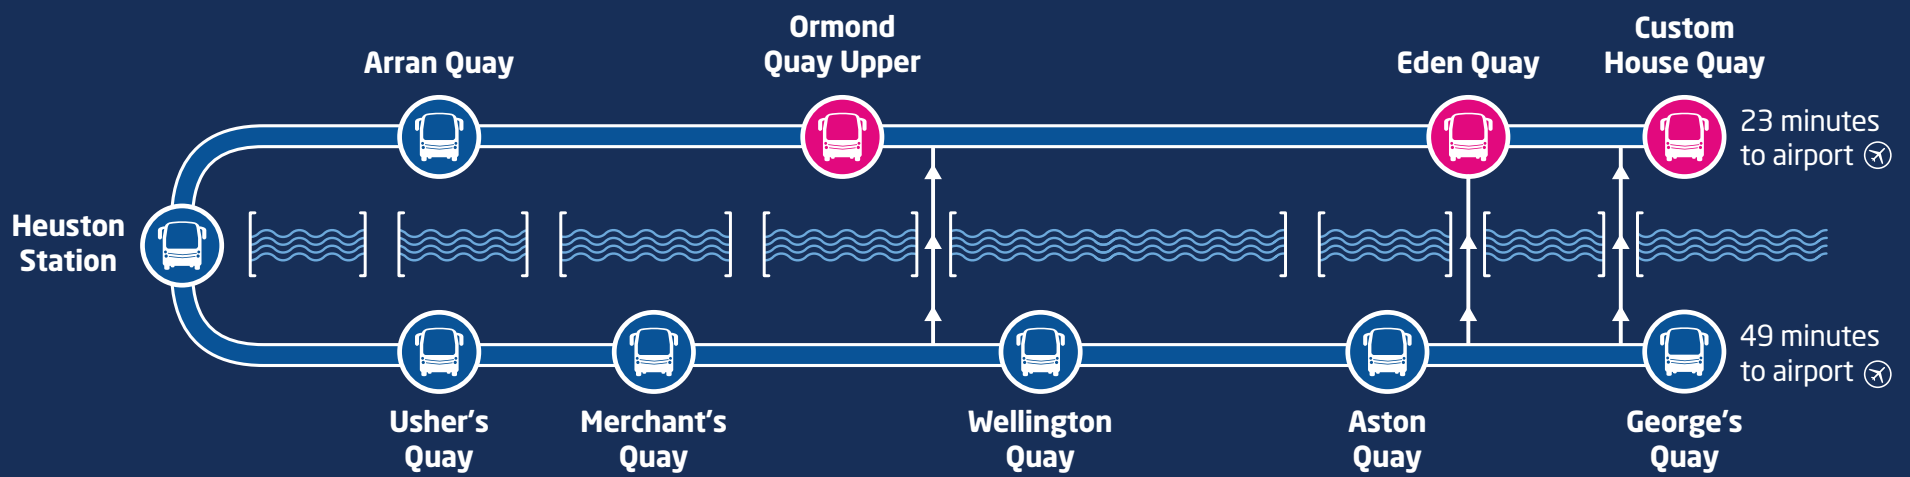

Key:
D = Daily | F-M = Friday to Monday only | s = drop-off only | p = pick-up only

[Click to buy tickets](#)

Our Dublin Airport stops

[Click to buy tickets](#)

[View stops on Google Maps](#)

Our Dublin City drop-off stops

[Click to buy tickets](#)

[View stops on Google Maps](#)

Our Dublin City pick-up stops

[Click to buy tickets](#)

[View stops on Google Maps](#)

Be Stop Smart
Faster journey times back to Dublin Airport
Catch the bus from Ormond Quay Upper, Eden Quay and Custom House Quay for a faster journey to Dublin Airport
[Click for more information](#)

Returning to Dublin Airport

Be Stop Smart

Take a short walk over the River Liffey for a faster journey back to Dublin Airport

From Wellington Quay cross Grattan Bridge for Ormond Quay Upper

From Aston Quay cross O'Connell Bridge for Eden Quay

From George's Quay cross Talbot Memorial Bridge for Custom House Quay

[Click to buy tickets](#)

[View stops on Google Maps](#)

Our Belfast stop

[Click to buy tickets](#)

[View stops on Google Maps](#)