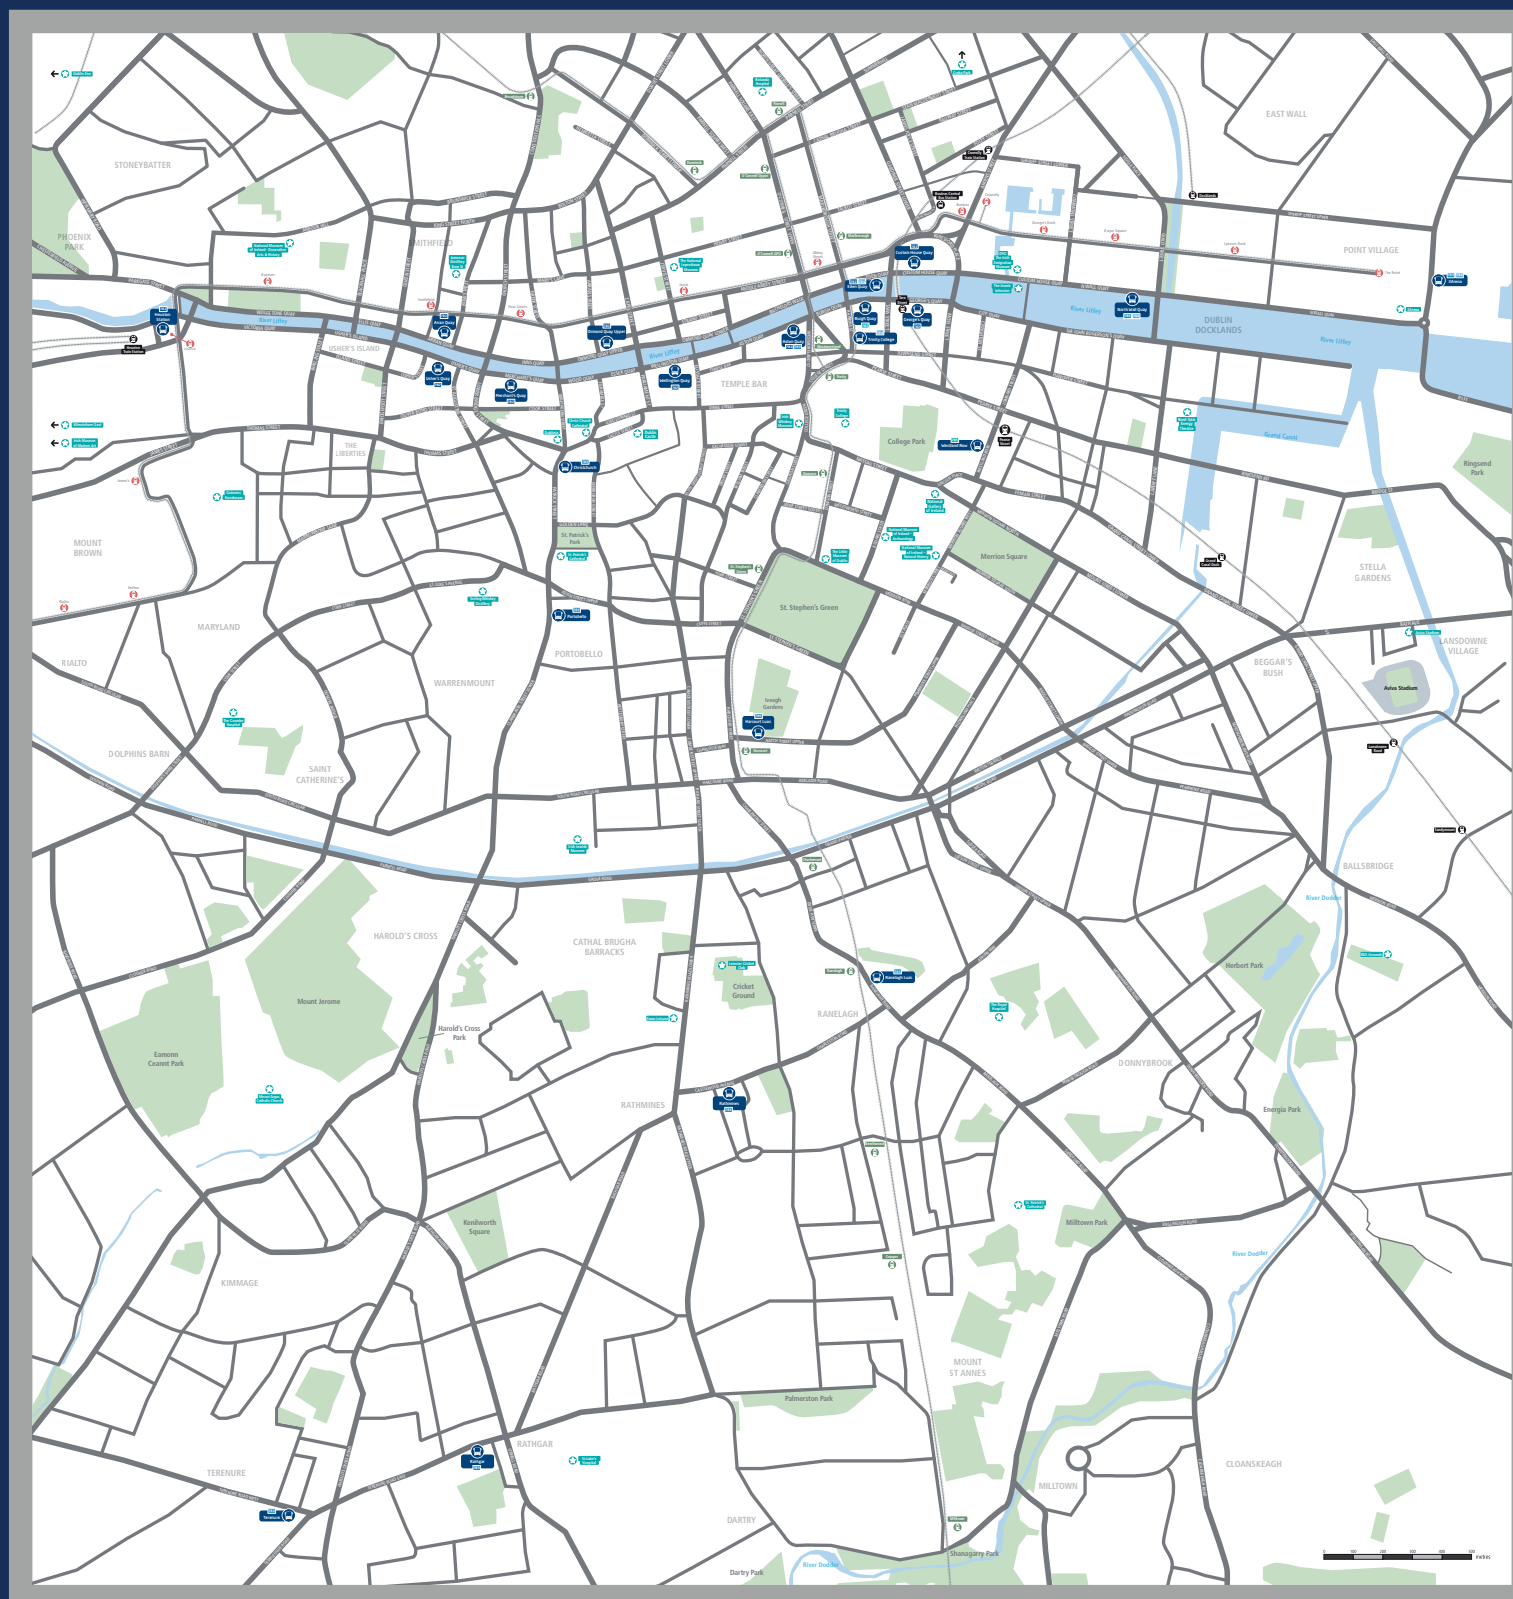

Key:
D = Daily T-M = Thursday to Monday s = drop-off only p = pick-up only

[Click to buy tickets](#)

Our Dublin Airport stops

[Click to buy tickets](#)

[View stops on Google Maps](#)

Our Dublin City drop-off stops

[Click to buy tickets](#)

[View stops on Google Maps](#)

Our Dublin City pick-up stops

[Click to buy tickets](#)

[View stops on Google Maps](#)

Be Stop Smart
Faster journey times back to Dublin Airport
Catch the bus from Ormond Quay Upper, Eden Quay and Custom House Quay for a faster journey to Dublin Airport
[Click for more information](#)

Returning to Dublin Airport

Be Stop Smart

Take a short walk over the River Liffey for a faster journey back to Dublin Airport

From Wellington Quay cross Grattan Bridge for Ormond Quay Upper

From Aston Quay cross O'Connell Bridge for Eden Quay