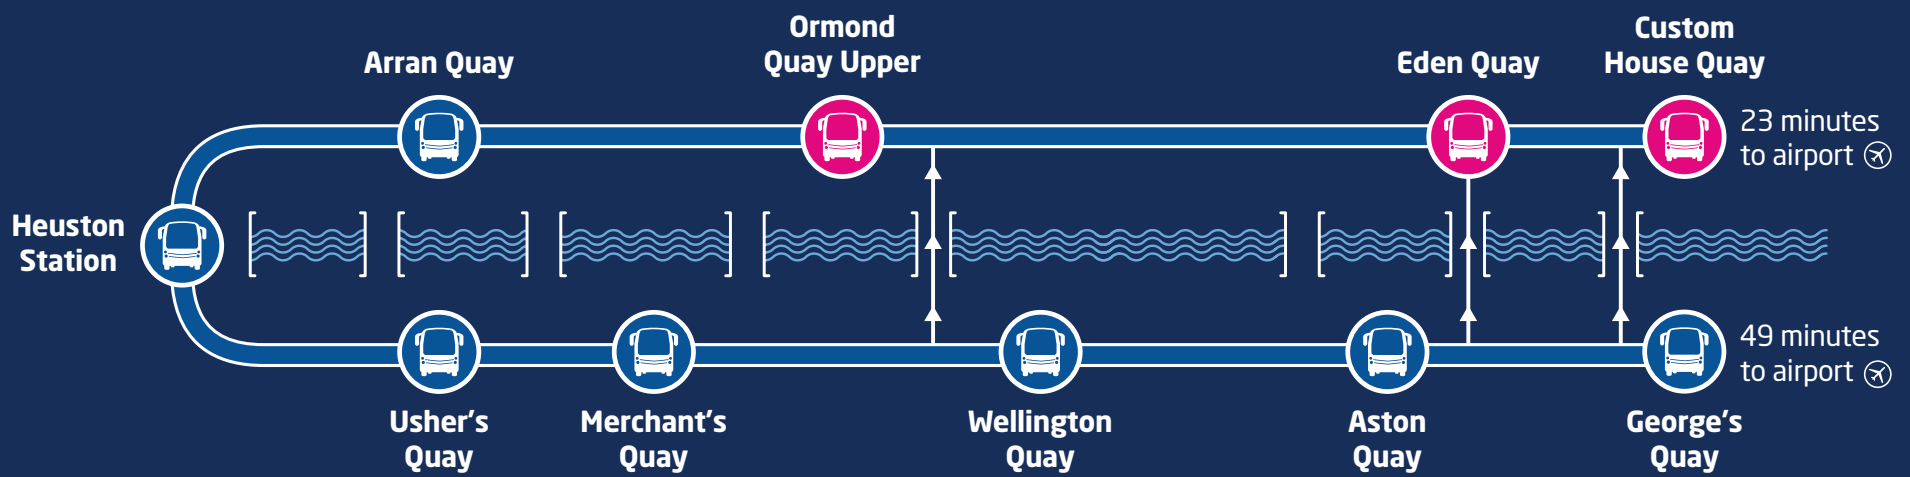

Key:
D = Daily T-M = Thursday to Monday s = drop-off only p = pick-up only

[Click to buy tickets](#)

Our Dublin Airport stops

[Click to buy tickets](#)

[View stops on Google Maps](#)

Our Dublin City drop-off stops

[Click to buy tickets](#)

[View stops on Google Maps](#)

Our Dublin City pick-up stops

[Click to buy tickets](#)

[View stops on Google Maps](#)

Be Stop Smart
Faster journey times back to Dublin Airport
Catch the bus from Ormond Quay Upper, Eden Quay and Custom House Quay for a faster journey to Dublin Airport
[Click for more information](#)

Returning to Dublin Airport

Be Stop Smart

Take a short walk over the River Liffey for a faster journey back to Dublin Airport

From Wellington Quay cross Grattan Bridge for Ormond Quay Upper

From Aston Quay cross O'Connell Bridge for Eden Quay

From George's Quay cross Talbot Memorial Bridge for Custom House Quay

[Click to buy tickets](#)

[View stops on Google Maps](#)

Our Belfast stop

[Click to buy tickets](#)

[View stops on Google Maps](#)