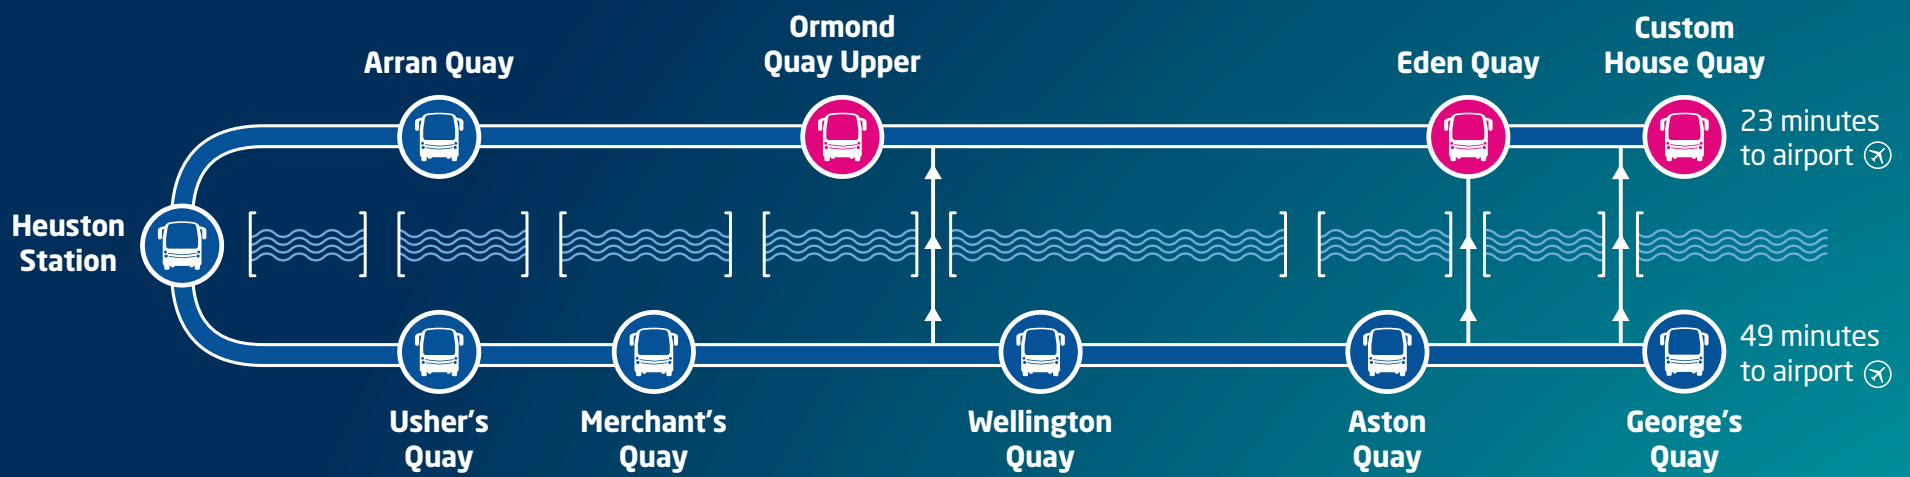

Key:

D = Daily T-M = Thursday to Monday only p = pick-up only

[Click to buy tickets](#)

Our Dublin Airport stops

[Click to buy tickets](#)

[View stops on Google Maps](#)

Our Dublin City drop-off stops

Click to buy tickets

View stops on Google Maps

Our Dublin City pick-up stops

Click to buy tickets

View stops on Google Maps

Be Stop Smart

Faster journey times back to Dublin Airport
Catch the bus from Ormond Quay Upper, Edén Quay and Custom House Quay for a faster journey to Dublin Airport
Click for more information

Returning to Dublin Airport

Be Stop Smart

Take a short walk over the River Liffey for a faster journey to Dublin Airport

From Wellington Quay cross Grattan Bridge for Ormond Quay Upper

From Aston Quay cross O'Connell Bridge for Eden Quay

From George's Quay cross Talbot Memorial Bridge for Custom House Quay

[Click to buy tickets](#)

[View stops on Google Maps](#)

Our Belfast stop

Click to buy tickets

View stops on Google Maps