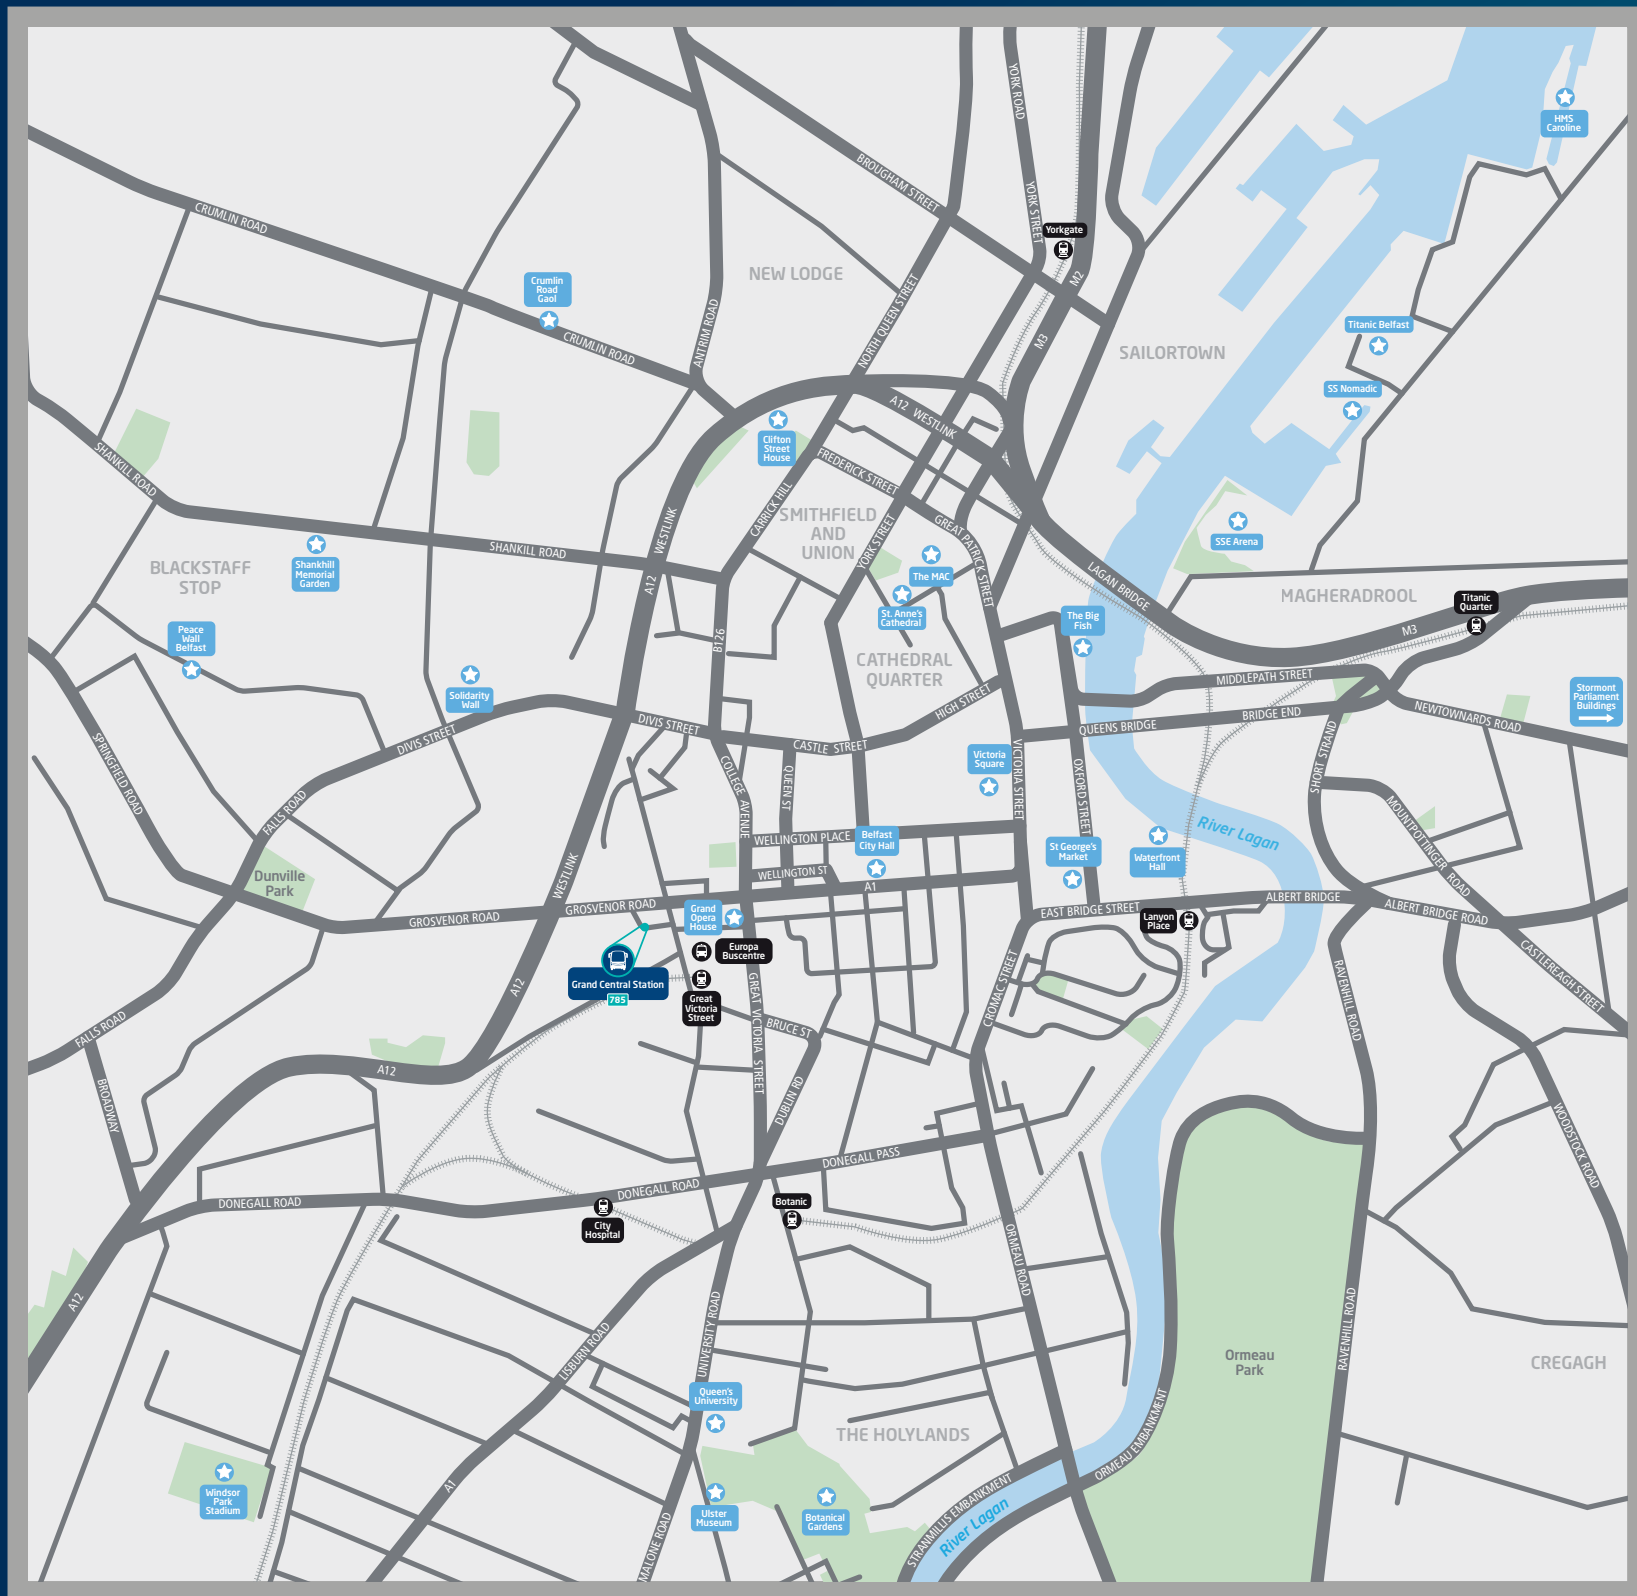

Returning to Dublin Airport

Be Stop Smart

Take a short walk over the River Liffey for a faster journey to Dublin Airport

From Wellington Quay cross Grattan Bridge for Ormond Quay Upper

From Aston Quay cross O'Connell Bridge for Eden Quay

From George's Quay cross Talbot Memorial Bridge for Custom House Quay

[Click to buy tickets](#)

[View stops on Google Maps](#)

Our Belfast stop

Click to buy tickets

View stops on Google Maps