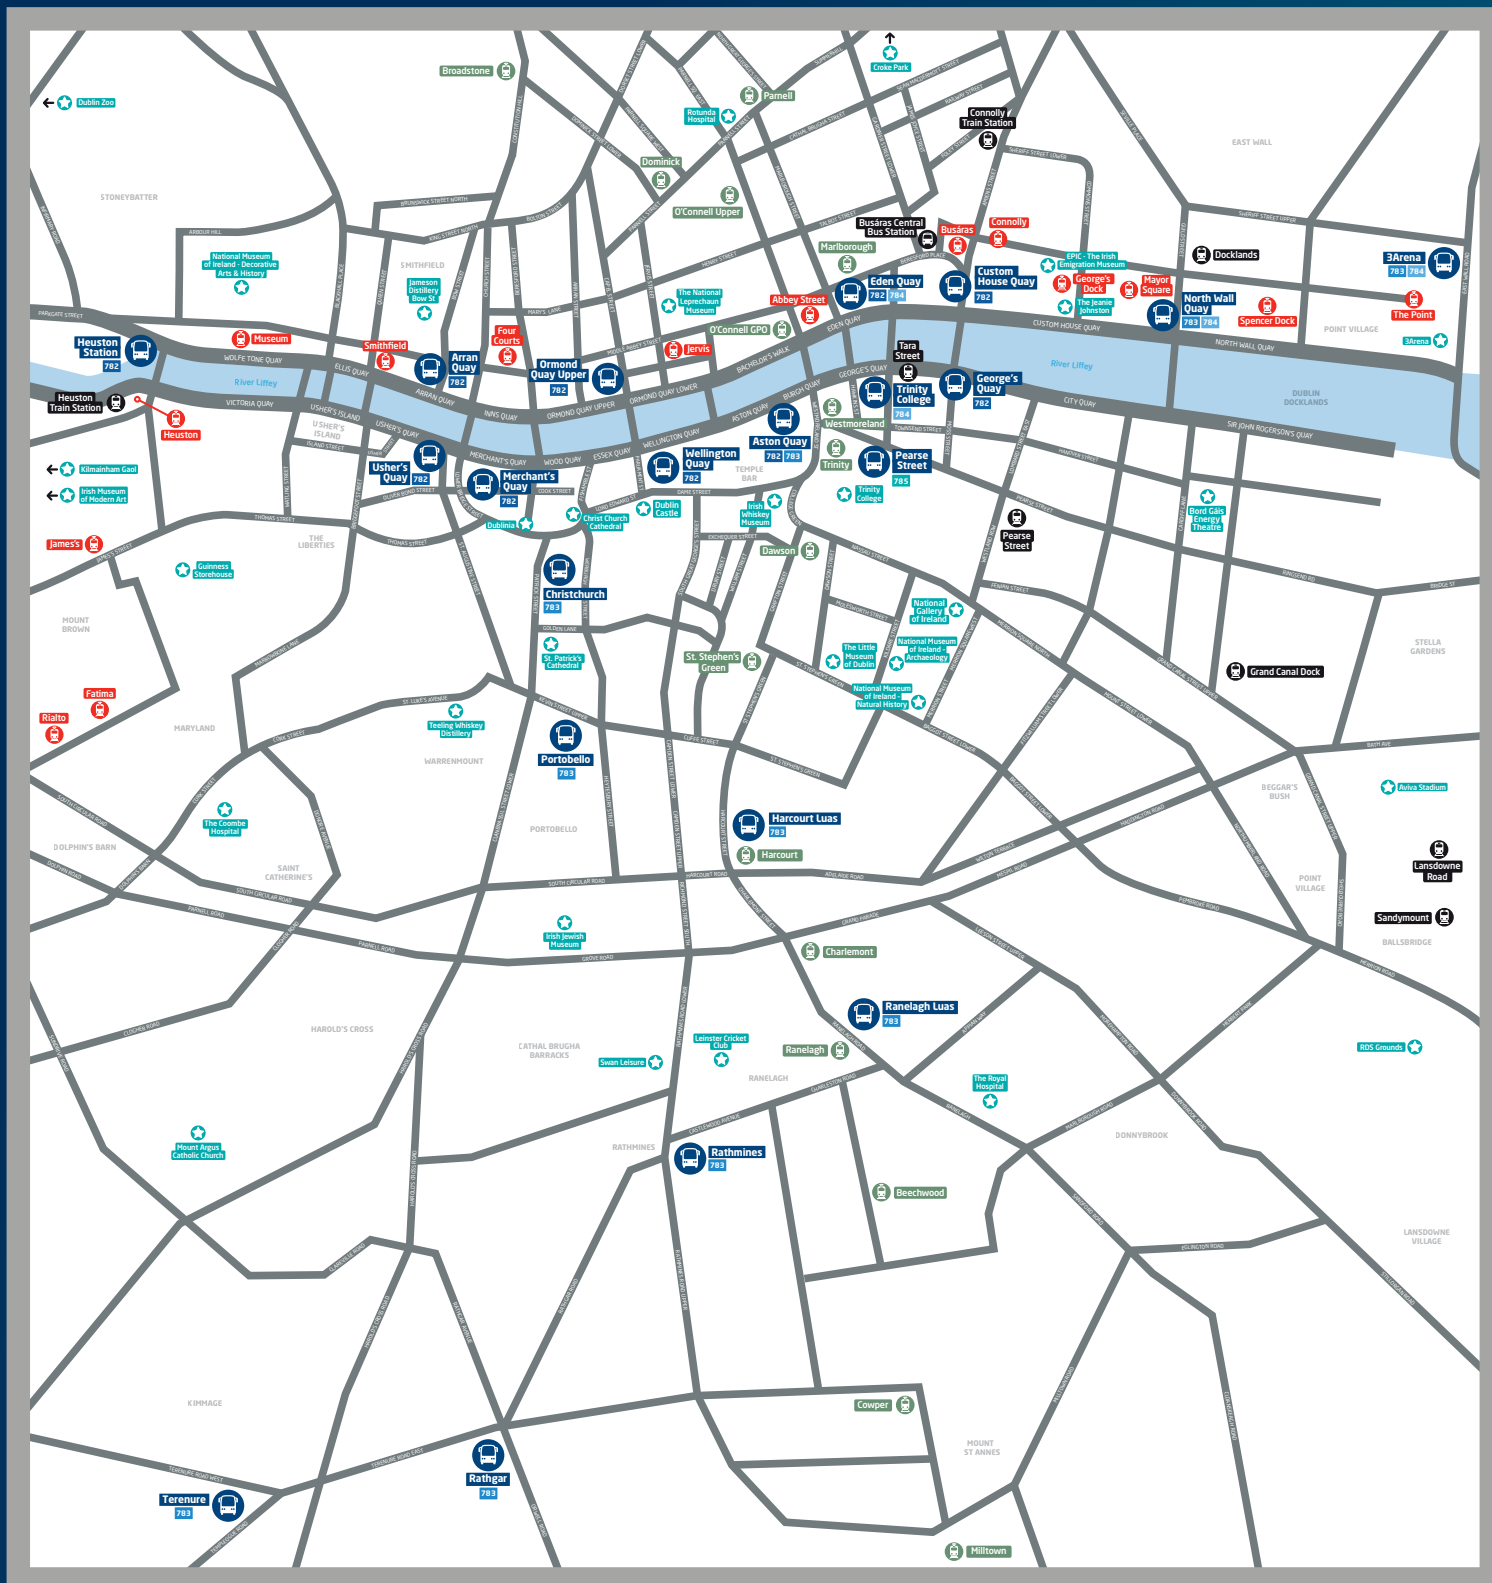

Key:

D = Daily T-M = Thursday to Monday only s = drop-off only

[Click to buy tickets](#)

785 Dublin City & Dublin Airport to Belfast

	D	D	D	D	D	D	T-M	D	D	T-M	D	D	D	D	
Pearse Street Stop 345	0545	0645	0845	1045	1145	1245	1345	1445	1645	1745	1845	2045	2245	0045	
Custom House Quay Stop 135271	p	0555	0655	0855	1055	1155	1255	1355	1455	1655	1755	1855	2055	2255	0055
Dublin Airport Terminal 2 (Zone 21)	p	0625	0725	0925	1125	1225	1325	1425	1525	1725	1825	1925	2125	2325	0125
Dublin Airport (Zone 1)	p	0635	0735	0935	1135	1235	1335	1435	1535	1735	1835	1935	2135	2335	0135
Belfast, Grand Central Station	0830	0930	1130	1330	1430	1530	1630	1730	1930	2030	2130	2330	0130	0330	

Key:

D = Daily T-M = Thursday to Monday only p = pick-up only

[Click to buy tickets](#)

Our Dublin Airport stops

[Click to buy tickets](#)

[View stops on Google Maps](#)

Our Dublin City drop-off stops

Click to buy tickets

View stops on Google Maps

Our Dublin City pick-up stops

Click to buy tickets

View stops on Google Maps

Be Stop Smart

Faster journey times back to Dublin Airport
Catch the bus from Ormond Quay Upper, Edén Quay and Custom House Quay for a faster journey to Dublin Airport
Click for more information

Returning to Dublin Airport

Be Stop Smart

Take a short walk over the River Liffey for a faster journey to Dublin Airport

From Wellington Quay cross Grattan Bridge for Ormond Quay Upper

From Aston Quay cross O'Connell Bridge for Eden Quay