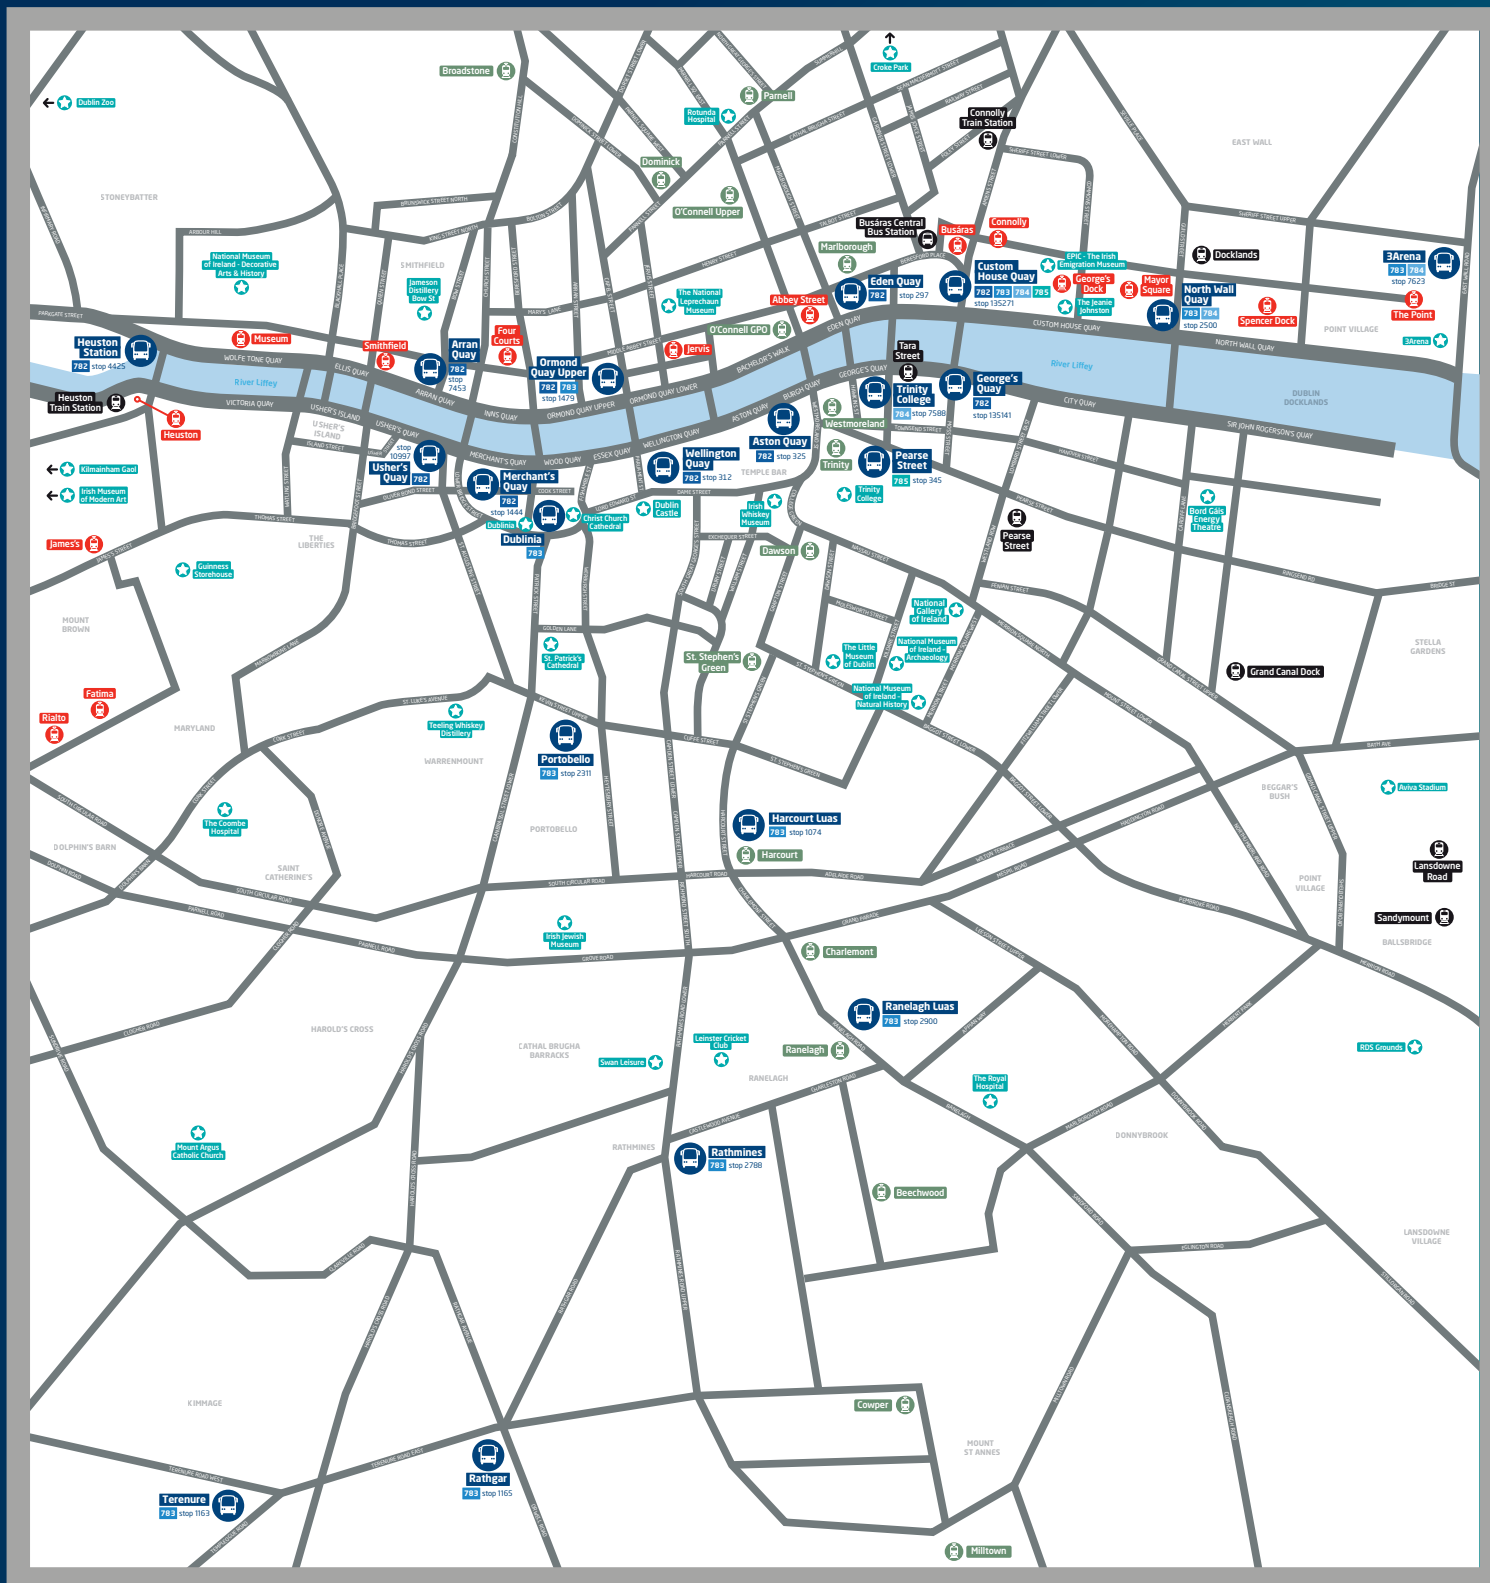

Key:

D = Daily T-M = Thursday to Monday only s = drop-off only

[Click to buy tickets](#)

785 Dublin City & Dublin Airport to Belfast

	D	D	D	D	D	D	T-M	D	D	T-M	D	D	D	D	
Pearse Street Stop 345	0545	0645	0845	1045	1145	1245	1345	1445	1645	1745	1845	2045	2245	0045	
Custom House Quay Stop 135271	p	0555	0655	0855	1055	1155	1255	1355	1455	1655	1755	1855	2055	2255	0055
Dublin Airport Terminal 2 (Zone 21)	p	0625	0725	0925	1125	1225	1325	1425	1525	1725	1825	1925	2125	2325	0125
Dublin Airport (Zone 1)	p	0635	0735	0935	1135	1235	1335	1435	1535	1735	1835	1935	2135	2335	0135
Belfast, Grand Central Station	0830	0930	1130	1330	1430	1530	1630	1730	1930	2030	2130	2330	0130	0330	

Key:

D = Daily T-M = Thursday to Monday only p = pick-up only

[Click to buy tickets](#)

Our Dublin Airport stops

[Click to buy tickets](#)

[View stops on Google Maps](#)

Our Dublin City drop-off stops

Click to buy tickets

View stops on Google Maps

Our Dublin City pick-up stops

Click to buy tickets

View stops on Google Maps

Be Stop Smart

Faster journey times back to Dublin Airport
Catch the bus from Ormond Quay Upper, Edén Quay and Custom House Quay for a faster journey to Dublin Airport
Click for more information

Returning to Dublin Airport

Be Stop Smart

Take a short walk over the River Liffey for a faster journey to Dublin Airport

From Wellington Quay cross Grattan Bridge for Ormond Quay Upper

From Aston Quay cross O'Connell Bridge for Eden Quay